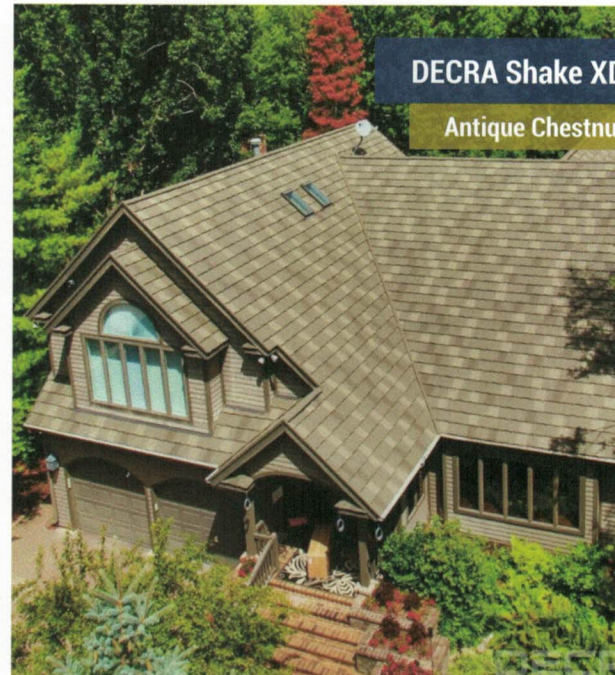

DECRA SHAKE XD®

Classic Beauty of Hand-Split Wood Shake

DECRA Shake XD, emulating the classic beauty and architectural detail of a rustic, hand-split wood shake, has a unique hidden fastening system and is installed direct-to-deck.

*Please note these colors are MTO (made to order) and production times may be extended.