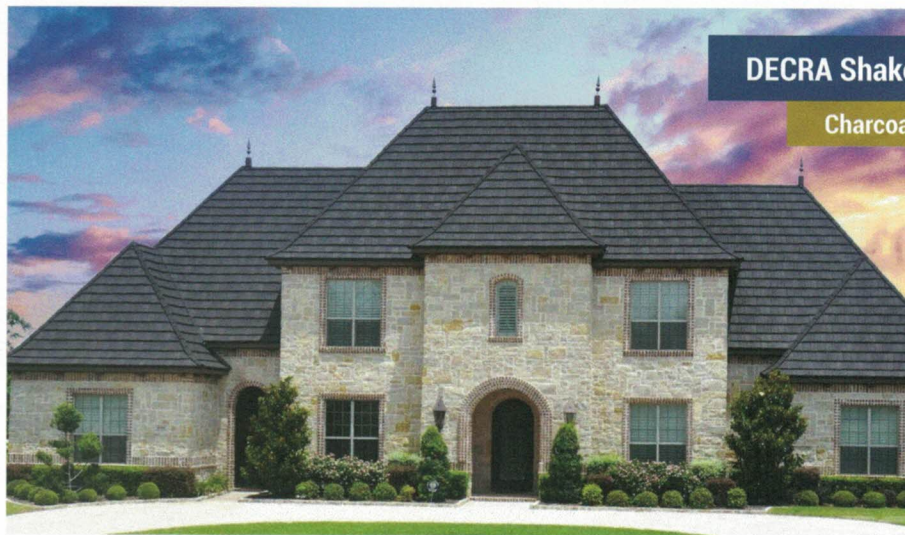

DECRA Shake

Charcoal

DECRA SHAKE

Beauty and Richness of Cedar Shake

DECRA stone-coated steel shakes provide the same distinctive rich beauty of cedar shakes with the durability to handle anything Mother Nature dishes out.