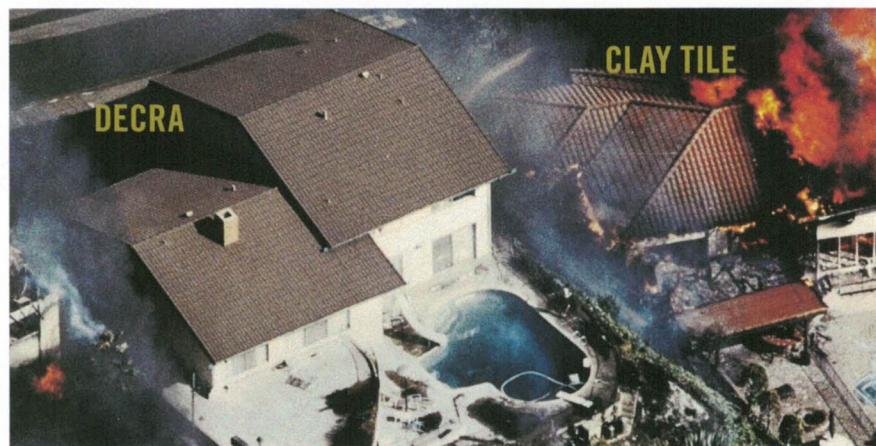

=

TRADITIONAL ROOF

TRADITIONAL ROOF

TRADITIONAL ROOF

## PROVEN HISTORY OF SURVIVING HARSH CONDITIONS

DECRA's roofing systems have excelled through some of the harshest weather conditions around the world for over 60 years. DECRA's interlocking panels are strong and non-combustible (Class A fire-rated), and they are covered by a transferable Lifetime Limited Warranty, including peace-of-mind coverage for winds up to 120 mph and is class IV impact resistant.

A DECRA roof is durable, freeze-thaw resistant, and will offer richness and beauty to enhance your home. For style and protection, DECRA is the obvious choice.

BENEFIT FROM ABOVE SHEATHING VENTILATION (ASV): DECRA Metal Roofing panels create an airspace between the panel and the roof deck thereby mitigating the amount of heat transferred into the structure so it remains cooler in the summer and reduces ice damming in the winter.