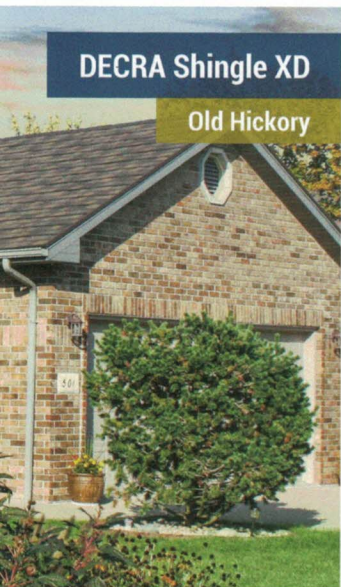

CLASSIC  
COBBLESTONE

MIDNIGHT ECLIPSE

NATURAL SLATE

OLD HICKORY

WOODLAND GREEN\*

\*Please note these colors are MTO (made to order) and production times may be extended.

**DECRA Shingle XD**

**Old Hickory**