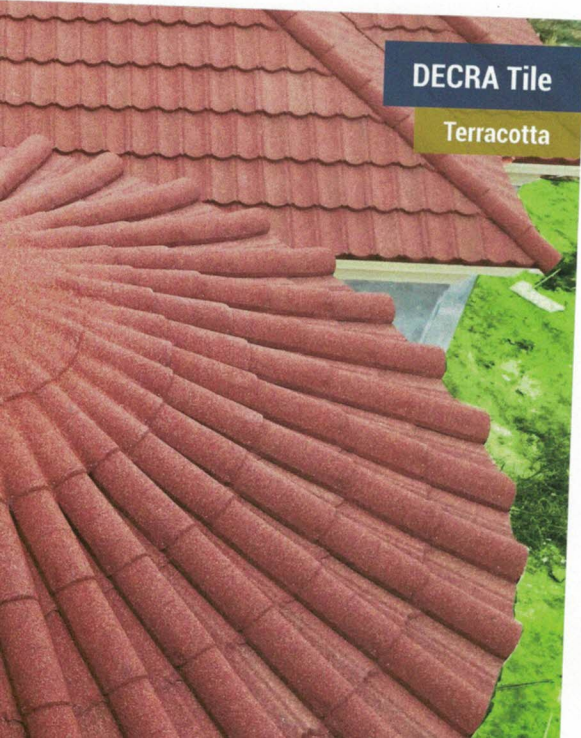

TUSCAN SUN\*

\*Please note these colors are MTO (made to order) and production times may be extended.

**DECRA Tile**

**Charcoal**

**DECRA Tile**

**Terracotta**

**DECRA Tile**

**Garnet**