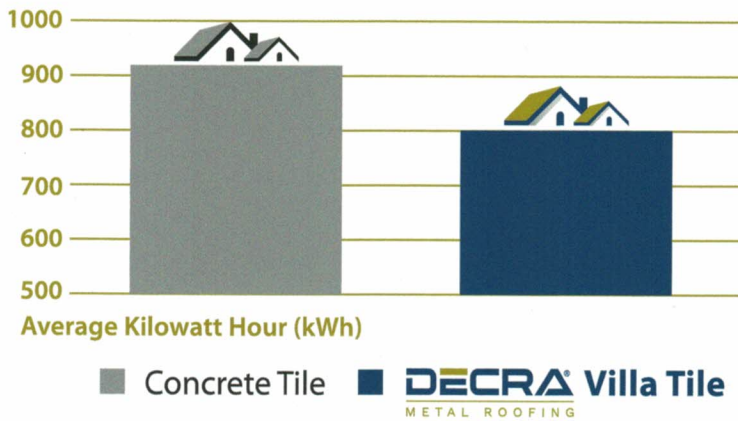

ENERGY SAVED BY SWITCHING FROM CONCRETE TILE TO DECRA VILLA TILE