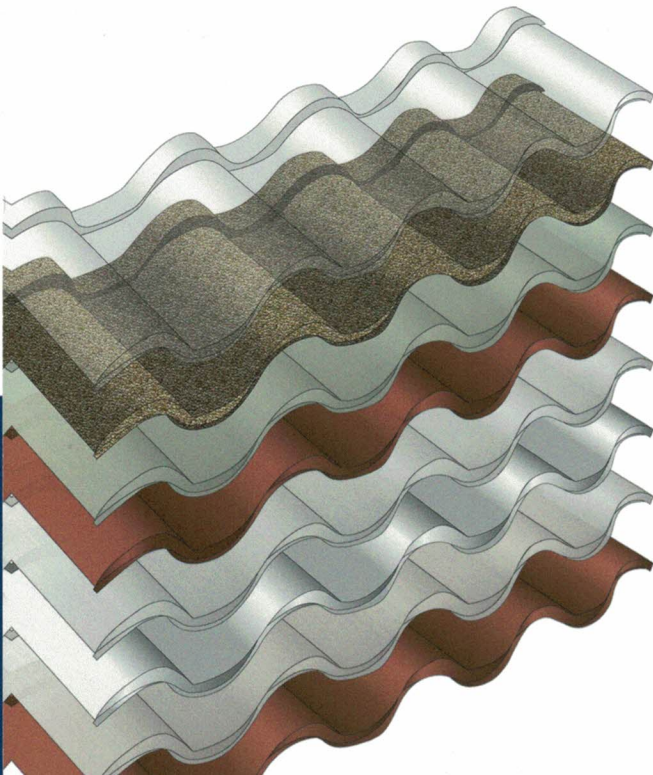

**DECRA**<sup>®</sup>  
METAL ROOFING

DECRA Villa Tile

Capri Clay

---

**BEAUTY THAT CAPTIVATES.**  
**STRENGTH THAT PROTECTS.**

The #1 Performing Roof to Protect Your Home.

## ENGINEERED TO PROTECT

The strength and durability of a DECRA roof is combined with the versatile good looks of a tile, shake or shingle style, all aimed at providing the optimal roof solution. DECRA panels have a unique interlocking design to withstand high winds while adding shear strength.